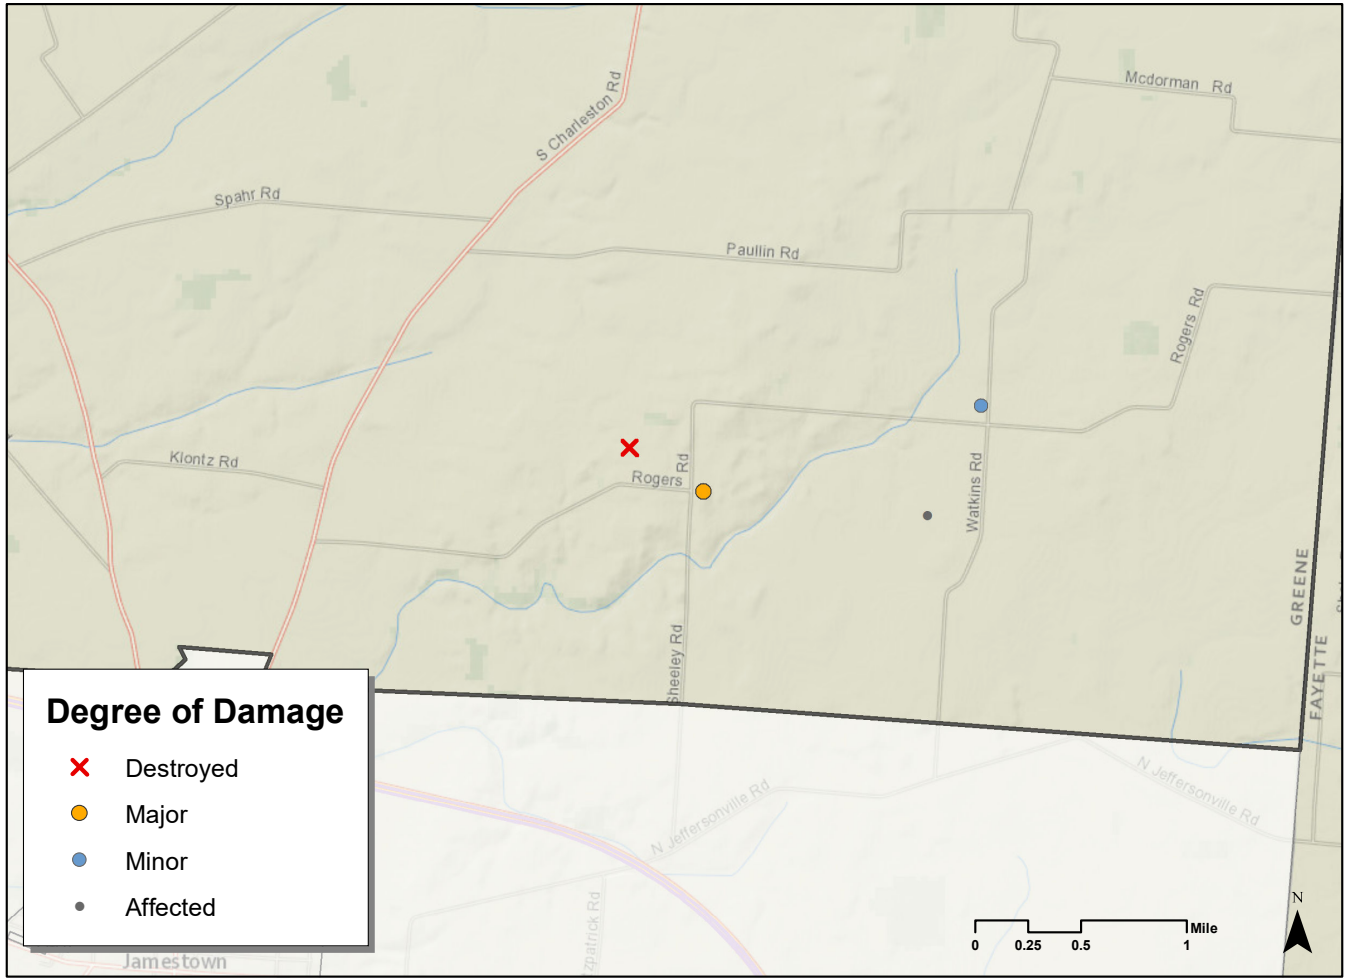

Ross Township Tornado Damage Assessment

Affected Land Uses

Types of Damage

	Destroyed	Major	Minor	Affected
Single Family	0 (0.0%)	0 (0.0%)	1 (100.0%)	0 (0.0%)
Multi Family	0 (0.0%)	0 (0.0%)	0 (0.0%)	0 (0.0%)
Commercial	0 (0.0%)	0 (0.0%)	0 (0.0%)	0 (0.0%)
Industrial	0 (0.0%)	0 (0.0%)	0 (0.0%)	0 (0.0%)
Other	1 (100.0%)	1 (100.0%)	0 (0.0%)	1 (100.0%)
Total	1 (100.0%)	1 (100.0%)	1 (100.0%)	1 (100.0%)

Date Produced: 11/12/2019
Greene County EMA
Produced by MVRPC