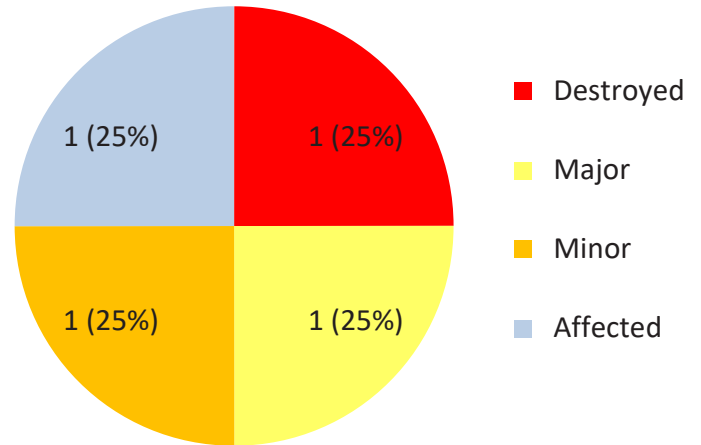

Ross Township Tornado Damage Assessment

Affected Land Uses

Types of Damage

	Destroyed	Major	Minor	Affected
Single Family	0 (0.0%)	0 (0.0%)	1 (100.0%)	0 (0.0%)
Multi Family	0 (0.0%)	0 (0.0%)	0 (0.0%)	0 (0.0%)
Commercial	0 (0.0%)	0 (0.0%)	0 (0.0%)	0 (0.0%)
Industrial	0 (0.0%)	0 (0.0%)	0 (0.0%)	0 (0.0%)
Other	1 (100.0%)	1 (100.0%)	0 (0.0%)	1 (100.0%)
Total	1 (100.0%)	1 (100.0%)	1 (100.0%)	1 (100.0%)