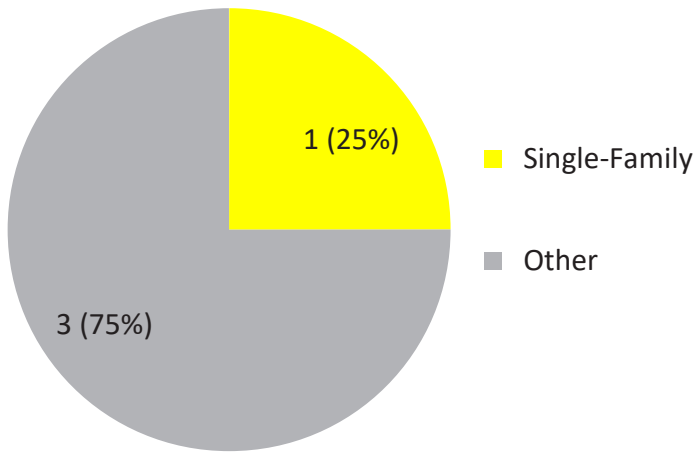

Ross Township Tornado Damage Assessment

Affected Land Uses

Types of Damage

	Destroyed	Major	Minor	Affected
Single Family	0 (0.0%)	0 (0.0%)	1 (100.0%)	0 (0.0%)
Multi Family	0 (0.0%)	0 (0.0%)	0 (0.0%)	0 (0.0%)
Commercial	0 (0.0%)	0 (0.0%)	0 (0.0%)	0 (0.0%)
Industrial	0 (0.0%)	0 (0.0%)	0 (0.0%)	0 (0.0%)
Other	1 (100.0%)	1 (100.0%)	0 (0.0%)	1 (100.0%)
Total	1 (100.0%)	1 (100.0%)	1 (100.0%)	1 (100.0%)