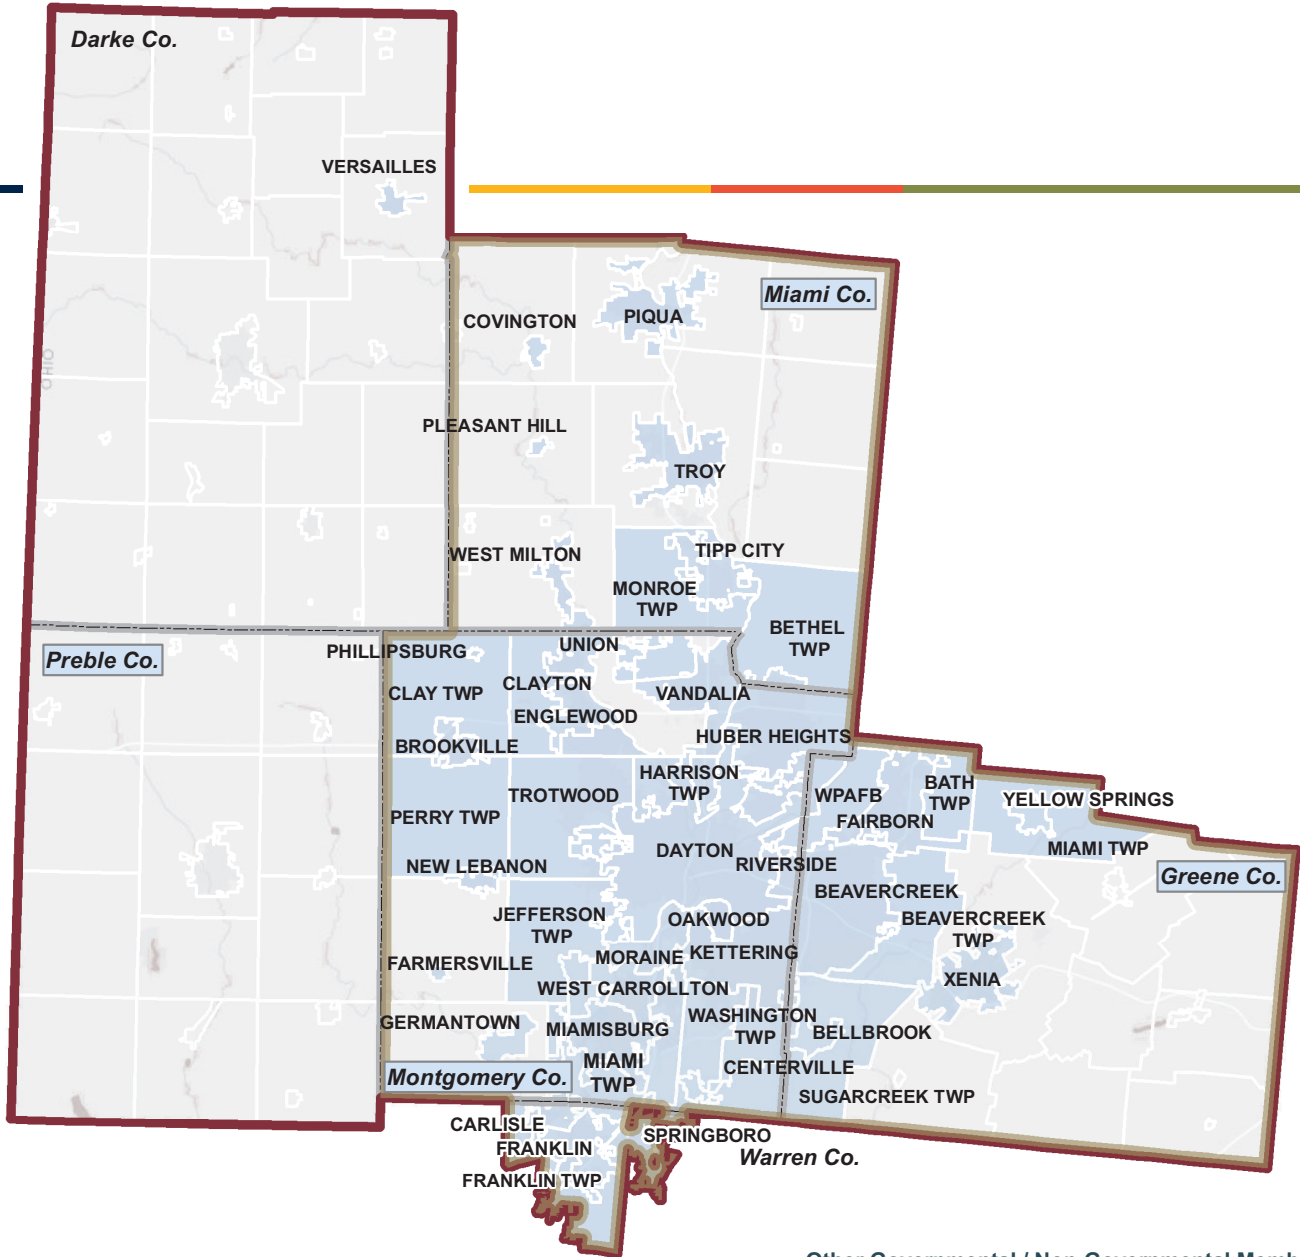

MIAMI VALLEY

Regional Planning Commission

MEMBERS MAP

Member Jurisdiction (Blue shaded area)

Metropolitan Planning Organization Boundary (Yellow outline)

Regional Planning Commission Boundary (Red outline)

As of September 1, 2019

Other Governmental / Non-Governmental Members

- | | |
|--|---|
| <ul style="list-style-type: none"> Darke County Parks District Dayton Area Board of Realtors Dayton Area Chamber of Commerce Dayton Development Coalition Dayton Metro Library Dayton Power & Light Company Five Rivers Metro Parks Greater Dayton RTA Greene County Engineer Greene County Transit Board Miami Conservancy District Miami County Engineer Miami County Park District | <ul style="list-style-type: none"> Miami County Transit Montgomery County Engineer Montgomery County TID ODOT District 7 ODOT District 8 Sinclair Community College South Metro Chamber of Commerce Troy Area Chamber of Commerce University of Dayton Vectren Warren County TID Wright State University Wright-Patterson Air Force Base |
|--|---|