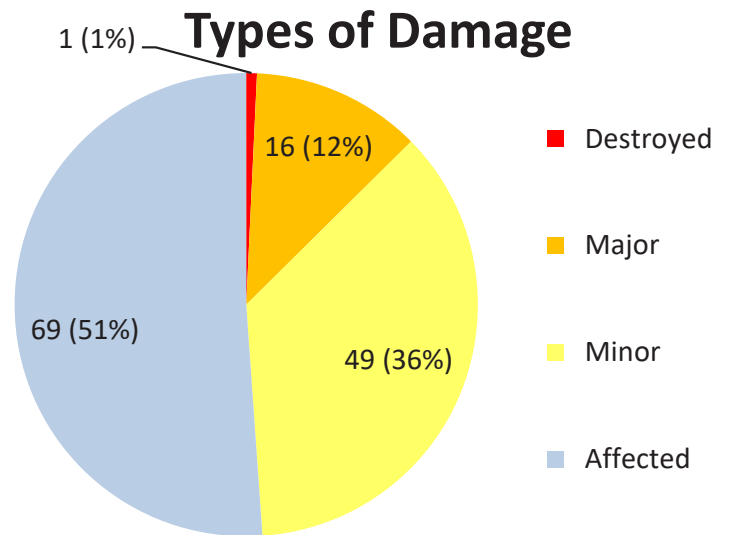

Beavercreek Township Tornado Damage Assessment

	Destroyed	Major	Minor	Affected
Single Family	0 (0.0%)	13 (81.3%)	49 (100.0%)	62 (89.9%)
Multi Family	0 (0.0%)	0 (0.0%)	0 (0.0%)	0 (0.0%)
Commercial	0 (0.0%)	1 (6.3%)	0 (0.0%)	0 (0.0%)
Industrial	0 (0.0%)	0 (0.0%)	0 (0.0%)	0 (0.0%)
Other	1 (2.0%)	2 (12.5%)	0 (0.0%)	7 (10.1%)
Total	1 (100.0%)	16 (100.0%)	49 (100.0%)	69 (100.0%)