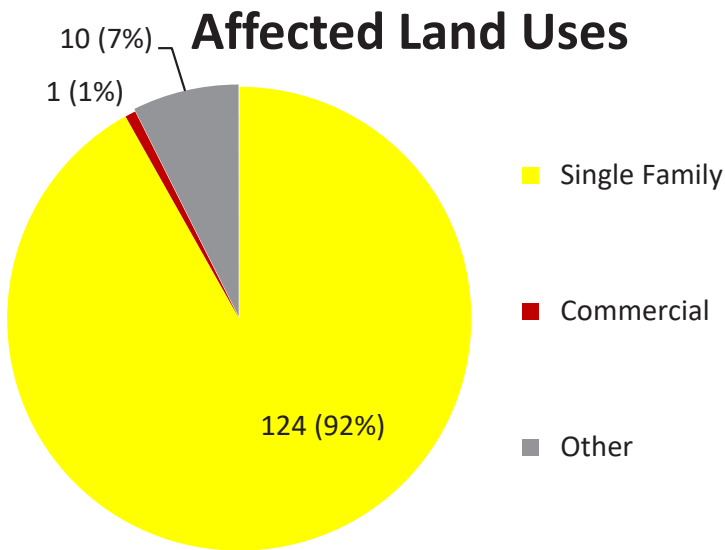

Beavercreek Township Tornado Damage Assessment

	Destroyed	Major	Minor	Affected
Single Family	0 (0.0%)	13 (81.3%)	49 (100.0%)	62 (89.9%)
Multi Family	0 (0.0%)	0 (0.0%)	0 (0.0%)	0 (0.0%)
Commercial	0 (0.0%)	1 (6.3%)	0 (0.0%)	0 (0.0%)
Industrial	0 (0.0%)	0 (0.0%)	0 (0.0%)	0 (0.0%)
Other	1 (2.0%)	2 (12.5%)	0 (0.0%)	7 (10.1%)
Total	1 (100.0%)	16 (100.0%)	49 (100.0%)	69 (100.0%)

Date Produced: 11/12/2019
Greene County EMA
Produced by MVRPC