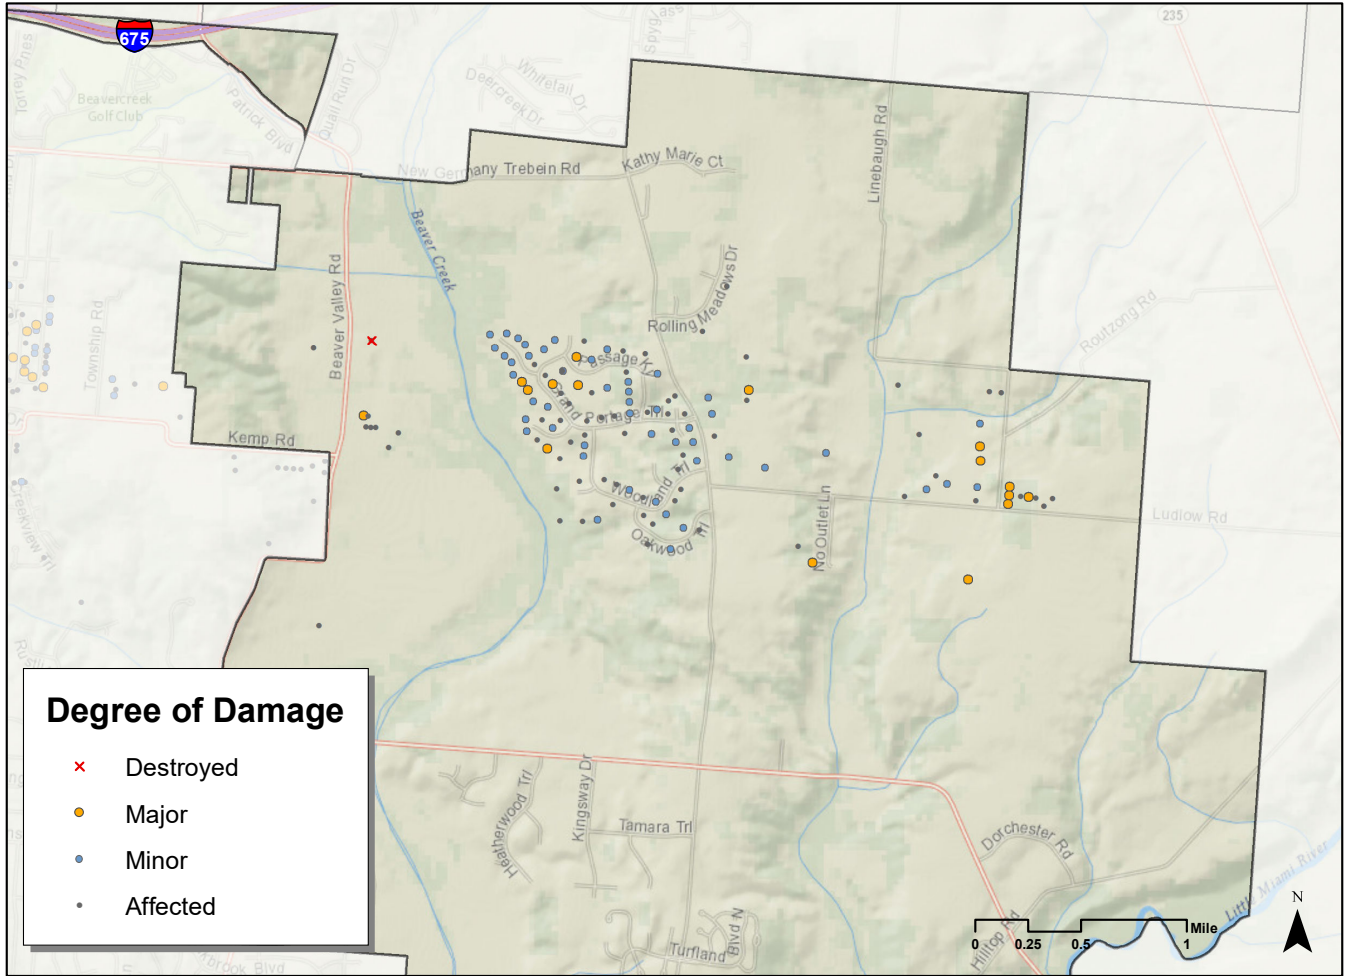

Beavercreek Township Tornado Damage Assessment

	Destroyed	Major	Minor	Affected
Single Family	0 (0.0%)	13 (81.3%)	49 (100.0%)	62 (89.9%)
Multi Family	0 (0.0%)	0 (0.0%)	0 (0.0%)	0 (0.0%)
Commercial	0 (0.0%)	1 (6.3%)	0 (0.0%)	0 (0.0%)
Industrial	0 (0.0%)	0 (0.0%)	0 (0.0%)	0 (0.0%)
Other	1 (2.0%)	2 (12.5%)	0 (0.0%)	7 (10.1%)
Total	1 (100.0%)	16 (100.0%)	49 (100.0%)	69 (100.0%)

Date Produced: 11/12/2019
Greene County EMA
Produced by MVRPC