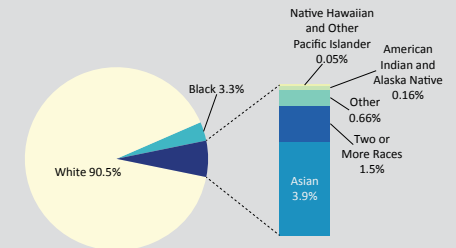

2010 Census: Warren County Profile

Population Density by Census Block Group

People per Square Mile by Census Block Group

Warren County Population 1970-2010

Population by Sex and Age

Total Population: 212,693

Race Breakdown

Hispanic or Latino (of any race) makes up 2.25% of the county population.

Housing Tenure

Total Occupied Housing Units: 76,424

Average Household Size of Owner-Occupied Units: 2.80 people
Average Household Size of Renter-Occupied Units: 2.34 people