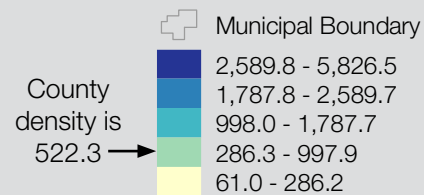

2010 Census: Warren County Profile

Population Density by Census Block Group

People per Square Mile by Census Block Group

Warren County Population 1970-2010

Population by Sex and Age

Total Population: 212,693

Race Breakdown

Hispanic or Latino (of any race) makes up 2.25% of the county population.

Housing Tenure

Total Occupied Housing Units: 76,424

Average Household Size of Owner-Occupied Units: 2.80 people
Average Household Size of Renter-Occupied Units: 2.34 people