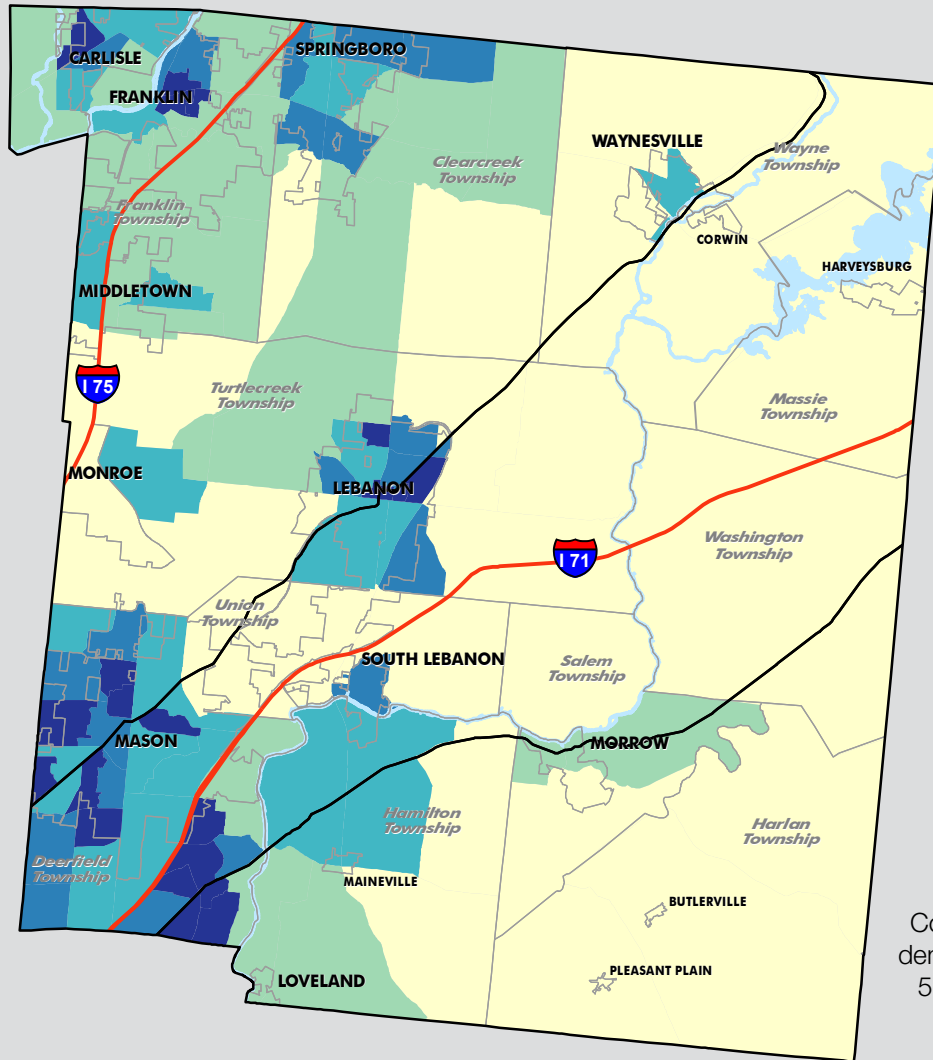

2010 Census: Warren County Profile

Population Density by Census Block Group

People per Square Mile by Census Block Group

Warren County Population 1970-2010

Population by Sex and Age

Total Population: 212,693

Race Breakdown

Hispanic or Latino (of any race) makes up 2.25% of the county population.

Housing Tenure

Total Occupied Housing Units: 76,424

Average Household Size of Owner-Occupied Units: 2.80 people
Average Household Size of Renter-Occupied Units: 2.34 people