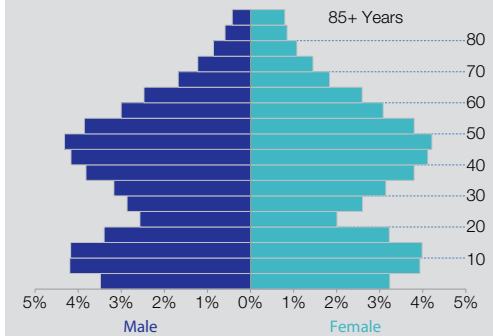

2010 Census: Warren County Profile

Population Density by Census Block Group

People per Square Mile by Census Block Group

Warren County Population 1970-2010

Population by Sex and Age

Total Population: 212,693

Race Breakdown

Hispanic or Latino (of any race) makes up 2.25% of the county population.

Housing Tenure

Total Occupied Housing Units: 76,424

Average Household Size of Owner-Occupied Units: 2.80 people
Average Household Size of Renter-Occupied Units: 2.34 people