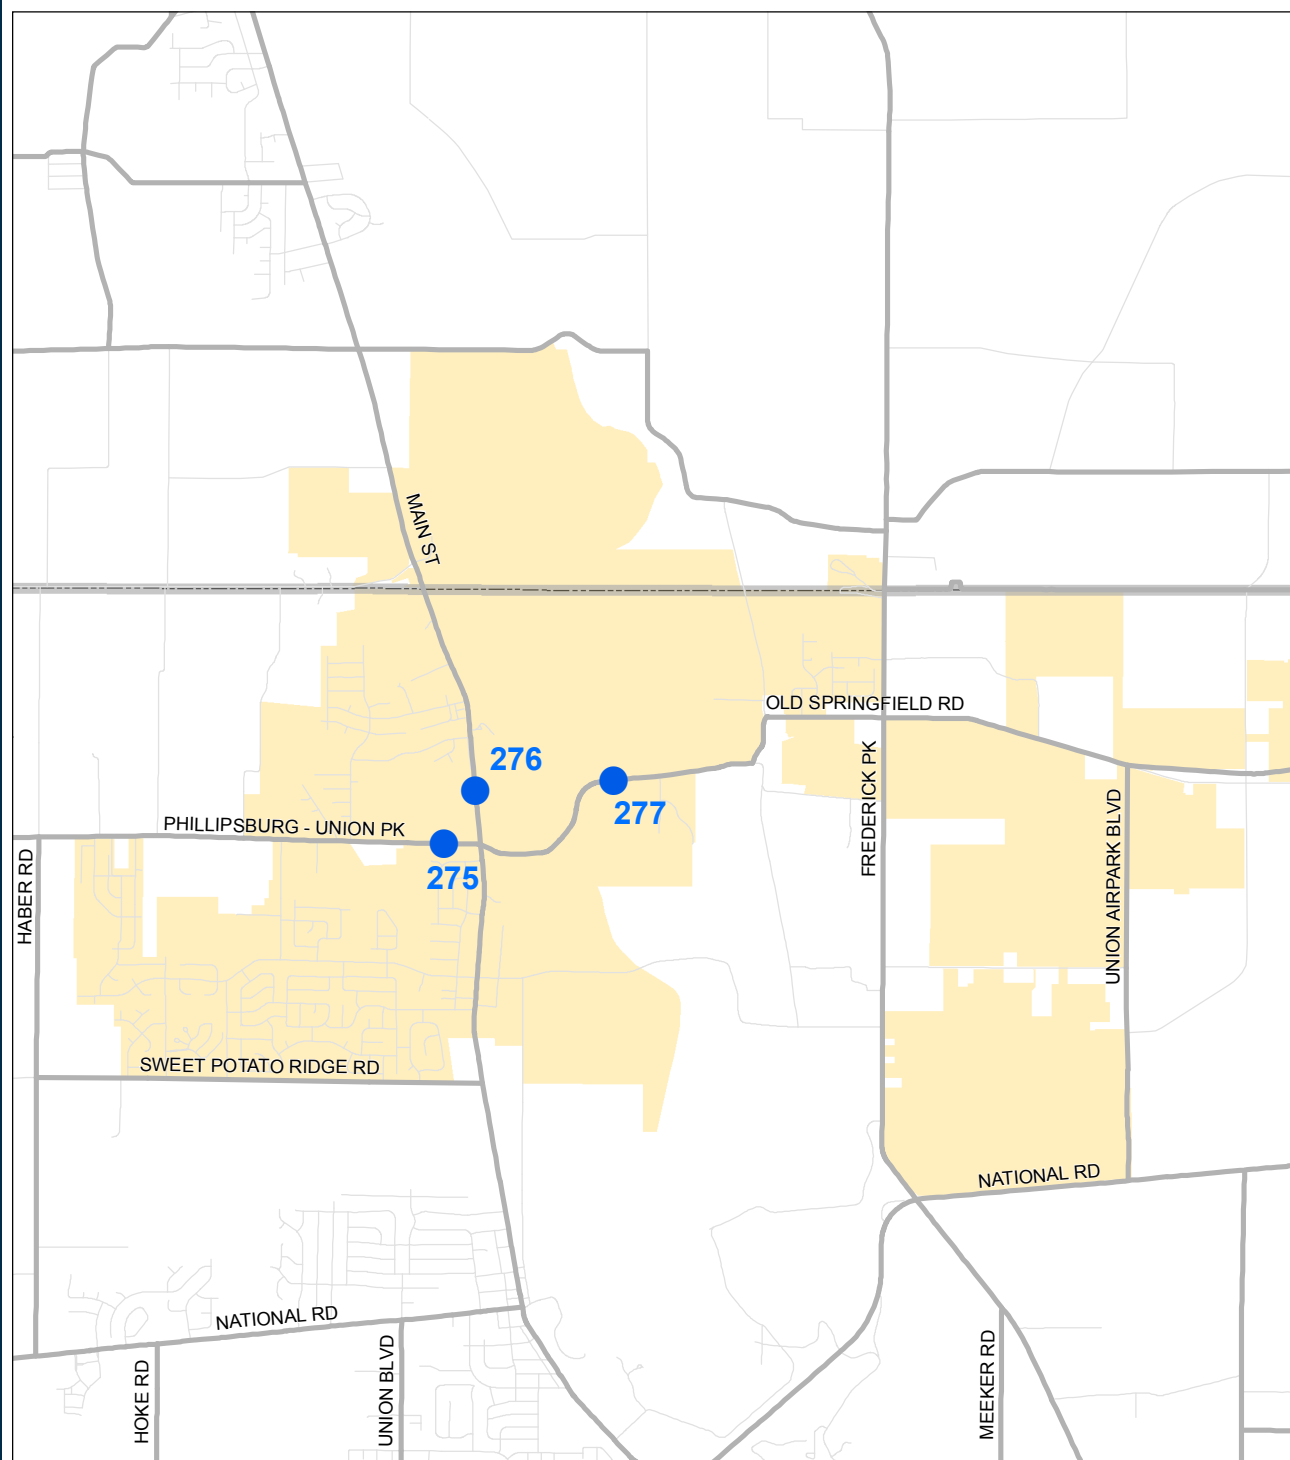

MVRPC

Traffic Count Request Locations

City of Union

Program Locations by Year to Count

- 2018
- ▲ 2019
- 2020

- Major Roads
- Union

Location descriptions can be found in the attached table using the ID number.

March 2019

City of Union

Requested Traffic Count Locations

Year	ID	Road Name	Cross St	
2018	275	PHILLIPSBURG - UNION PK	W OF MAIN ST	
	276	MAIN ST	N OF OLD SPRINGFIELD RD	
	277	OLD SPRINGFIELD RD	E OF SR 48	

An X in last column indicates locations that haven't been counted in the last four years.