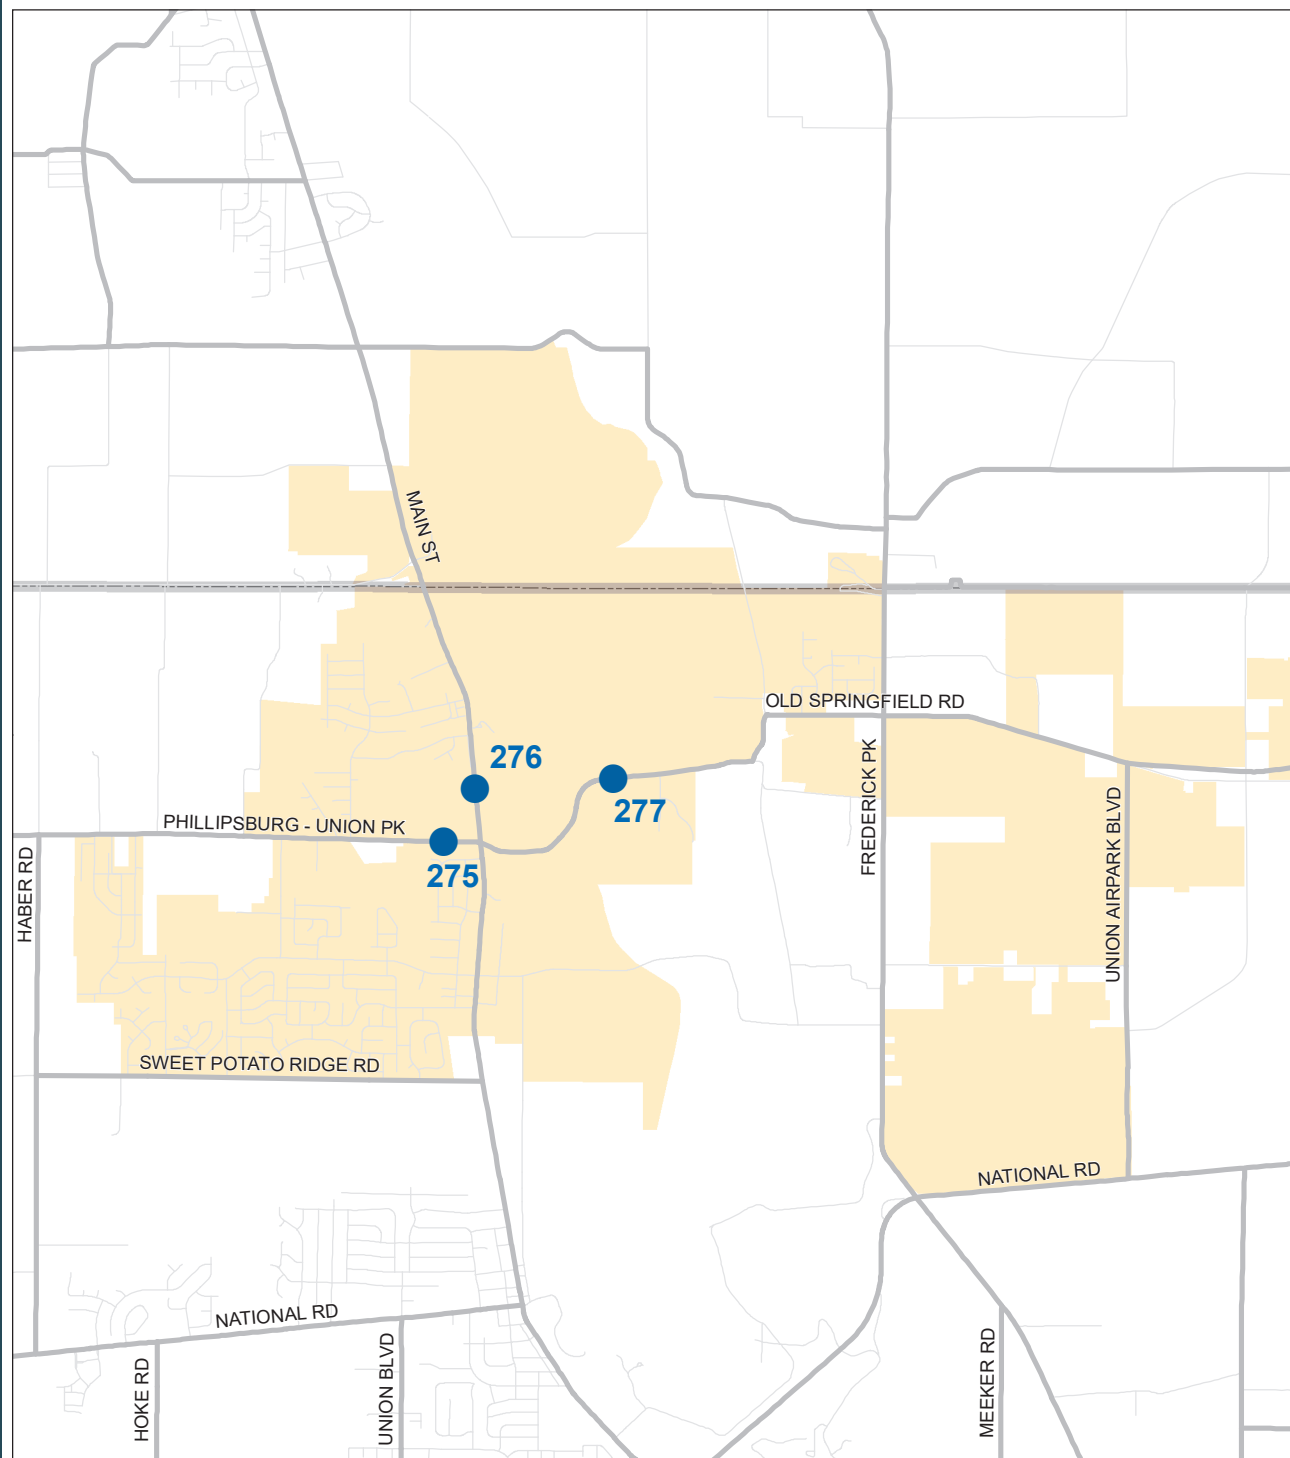

MVRPC

Traffic Count Request Locations

City of Union

Program Locations by Year to Count

- 2021
- ▲ 2022
- 2023

- Major Roads
- Union

Location descriptions can be found in the attached table using the ID number.

April 2022

City of Union

Requested Traffic Count Locations

Year	ID	Road Name	Cross St	
2021	275	PHILLIPSBURG - UNION PK	W OF MAIN ST	
	276	MAIN ST	N OF OLD SPRINGFIELD RD	
	277	OLD SPRINGFIELD RD	E OF SR 48	

An X in last column indicates locations that haven't been counted in the last four years.