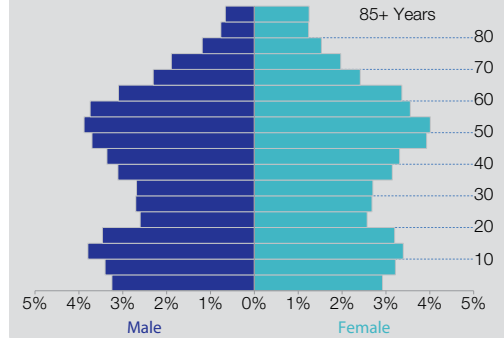

## Population Density by Census Block Group

### Population by Sex and Age Total Population: 42,270