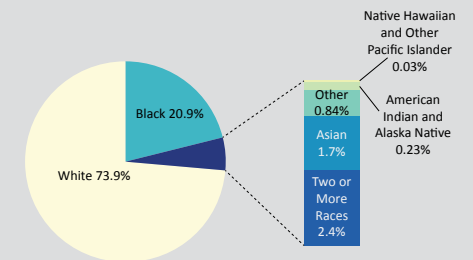

### Montgomery County Population 1970-2010

### Population by Sex and Age

Total Population: 535,153

### Race Breakdown

Hispanic or Latino (of any race) makes up 2.3% of the county population.