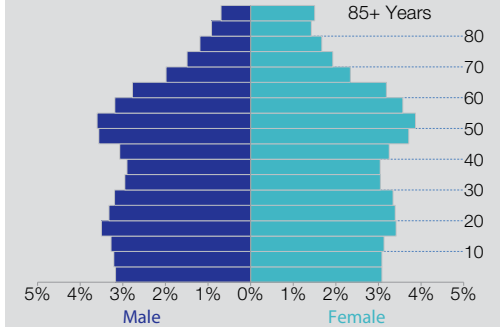

### People per Square Mile by Census Block Group

### Population by Sex and Age

Total Population: 535,153