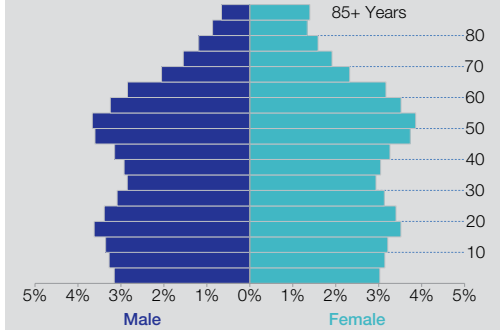

## Population Density by Census Tract

## Population by Sex and Age

Total Population: 938,728

## Race Breakdown

Hispanic or Latino (of any race) makes up 2.0% of the region's population.