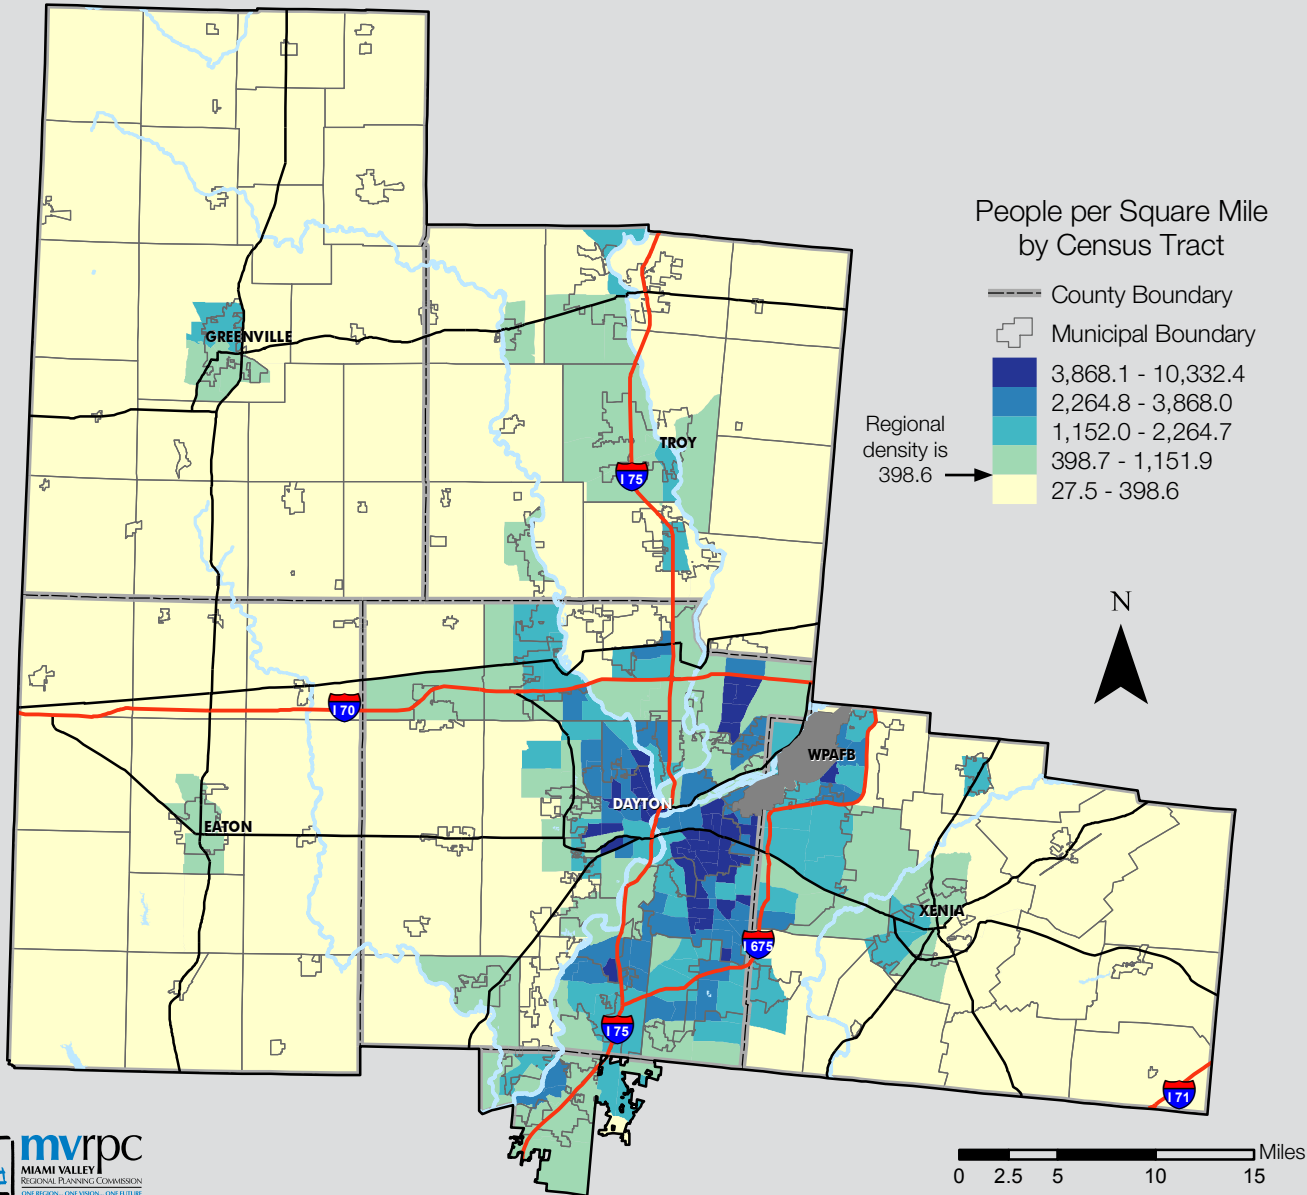

# 2010 Census: Regional Profile

## Population Density by Census Tract

## Regional Population 1970-2010

2010	938,728
2000	939,910
1990	931,520
1980	918,227
1970	928,099

## Race Breakdown

Hispanic or Latino (of any race) makes up 2.0% of the region's population.