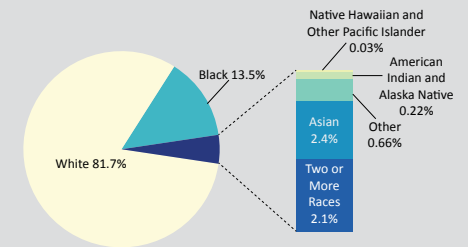

## Regional Population 1970-2010

2010	938,728
2000	939,910
1990	931,520
1980	918,227
1970	928,099

## Population by Sex and Age

Total Population: 938,728

## Race Breakdown

Hispanic or Latino (of any race) makes up 2.0% of the region's population.