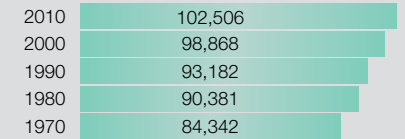

2010 Census: Miami County Profile

Population Density by Census Block Group

Miami County Population 1970-2010

Population by Sex and Age

Total Population: 102,506

Race Breakdown

Hispanic or Latino (of any race) makes up 1.3% of the county population.

Housing Tenure

Total Occupied Housing Units: 40,917

71.4% Owner Occupied

28.6% Renter Occupied

Average Household Size of Owner-Occupied Units: 2.53 people

Average Household Size of Renter-Occupied Units: 2.34 people