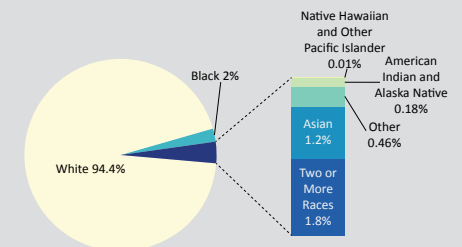

2010 Census: Miami County Profile

Population Density by Census Block Group

Miami County Population 1970-2010

Population by Sex and Age

Total Population: 102,506

Race Breakdown

Hispanic or Latino (of any race) makes up 1.3% of the county population.