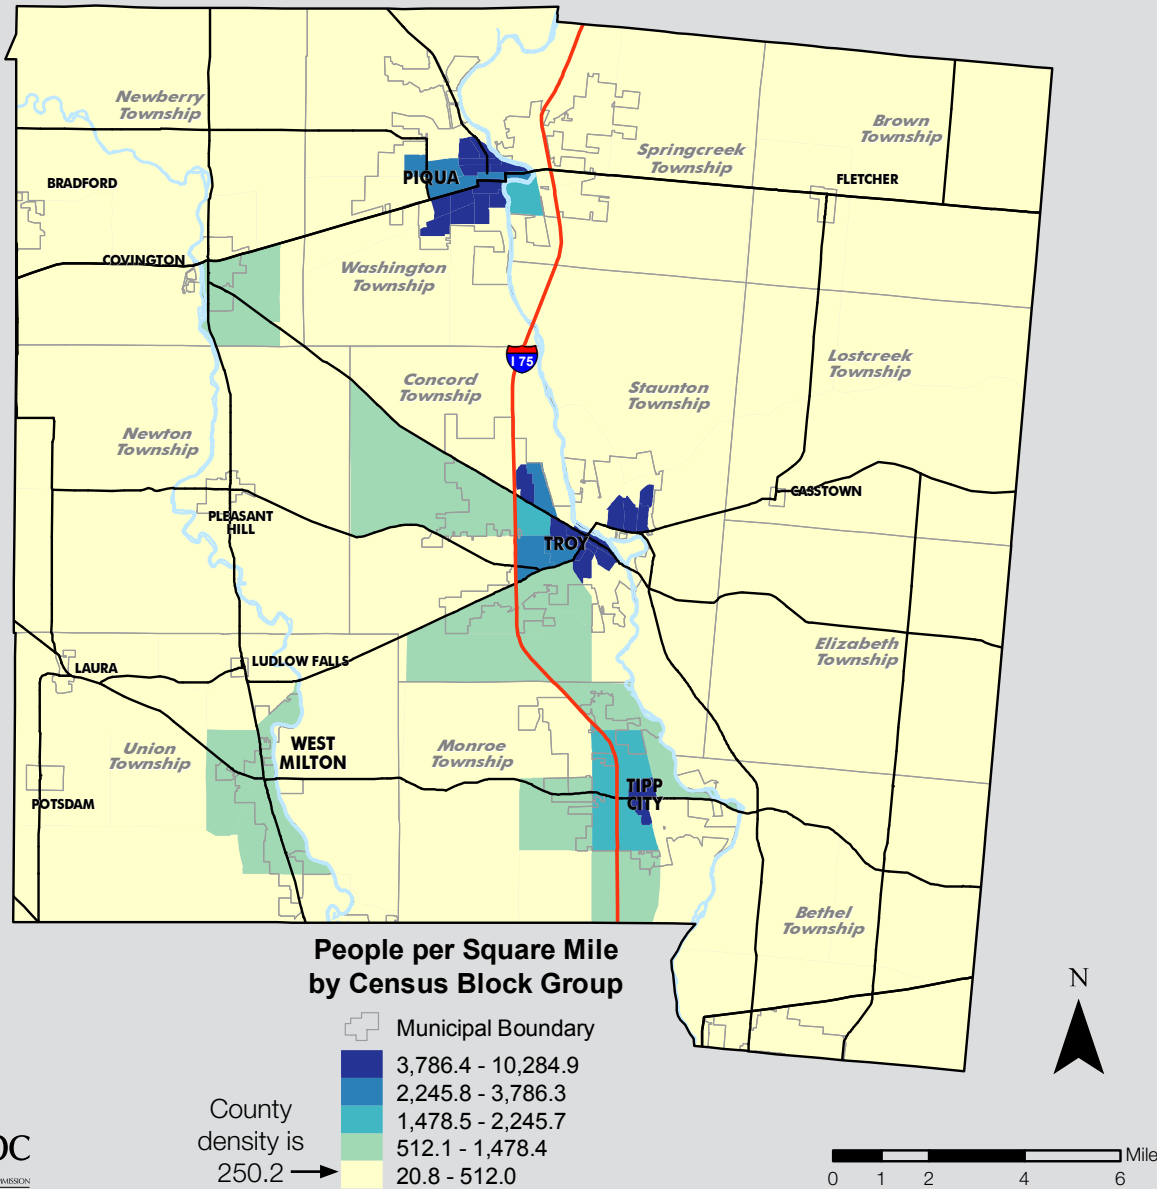

2010 Census: Miami County Profile

Population Density by Census Block Group

Miami County Population 1970-2010

Population by Sex and Age

Total Population: 102,506

Race Breakdown

Hispanic or Latino (of any race) makes up 1.3% of the county population.

Housing Tenure

Total Occupied Housing Units: 40,917

71.4% Owner Occupied

28.6% Renter Occupied

Average Household Size of Owner-Occupied Units: 2.53 people

Average Household Size of Renter-Occupied Units: 2.34 people