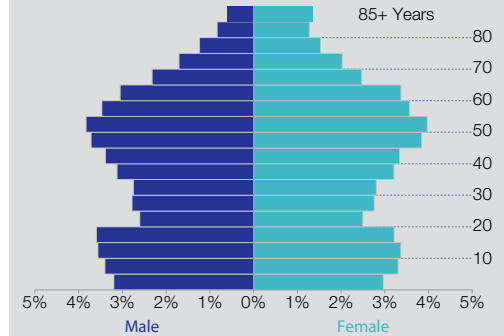

2010 Census: Miami County Profile

Population Density by Census Block Group

Miami County Population 1970-2010

Population by Sex and Age

Total Population: 102,506

Race Breakdown

Hispanic or Latino (of any race) makes up 1.3% of the county population.

Housing Tenure

Total Occupied Housing Units: 40,917

71.4% Owner Occupied

28.6% Renter Occupied

Average Household Size of Owner-Occupied Units: 2.53 people

Average Household Size of Renter-Occupied Units: 2.34 people