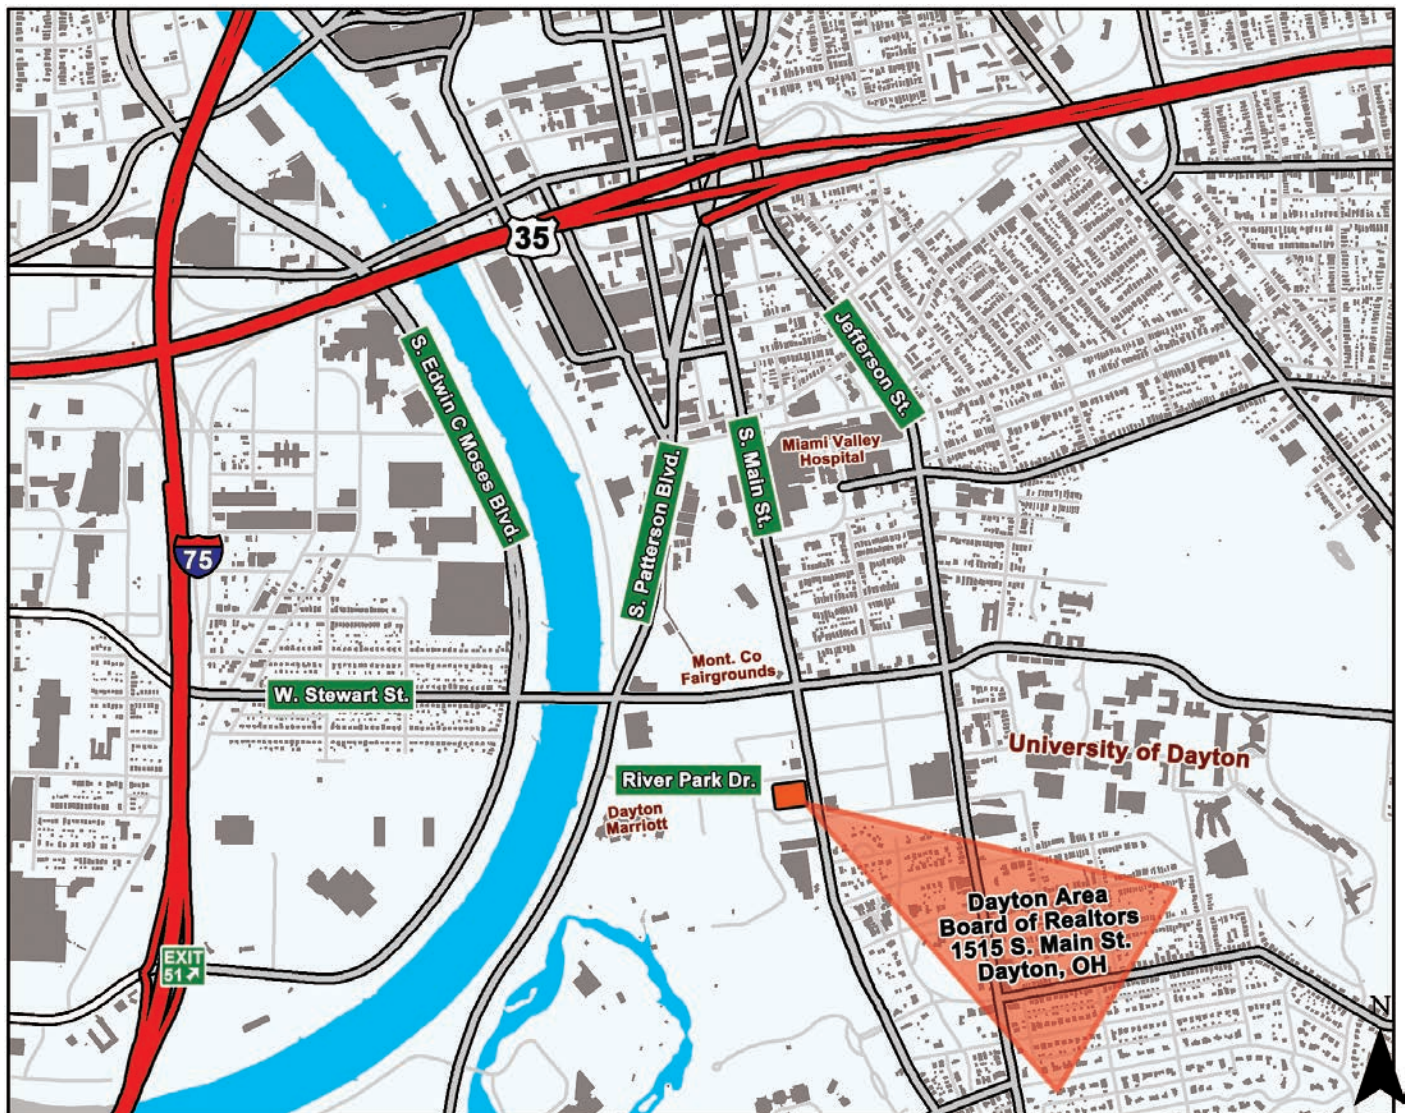

DRIVING DIRECTIONS TO 1515 S. MAIN ST., DAYTON, OHIO 45409

Below are common driving directions from several of our surrounding communities. Please be aware these routes are subject to change due to unforeseen road construction, detours or alterations in traffic patterns. Please check local traffic information before your commute.

TIPP CITY

- ▶ Follow I-75 S. to S. Edwin C. Moses Blvd. in Dayton.
- ▶ Take Exit 51 from I-75 S.
- ▶ Turn left onto S. Edwin C. Moses Blvd.
- ▶ Turn right onto W. Stewart St.
- ▶ Turn right onto S. Main St.

XENIA

- ▶ Follow US-35 W. to E. Washington St. in Dayton. Take the Jefferson St. exit from US-35 W.
- ▶ Continue onto E. Washington St.
- ▶ Turn left onto S. Main St.

EATON

- ▶ Follow US-35 E. to Perry St. exit in Dayton
- ▶ Merge onto S. Perry St.
- ▶ Turn slight left onto Stout St.
- ▶ Turn right onto S. Main St.

ENGLEWOOD

- ▶ Follow I-70 E. and I-75 S to S. Edwin C. Moses Blvd. in Dayton. Take exit 51 from I-75 S.
- ▶ Turn left onto S. Edwin C. Moses Blvd.
- ▶ Turn right onto W. Stewart St.
- ▶ Turn right onto S. Main St.