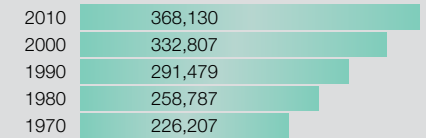

2010 Census: Butler County Profile

Population Density by Census Block Group

Butler County Population 1970-2010

Population by Sex and Age

Total Population: 368,130

Race Breakdown

Hispanic or Latino (of any race) makes up 3.99% of the county population.