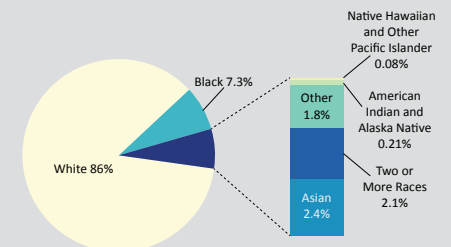

2010 Census: Butler County Profile

Population Density by Census Block Group

Butler County Population 1970-2010

Population by Sex and Age

Total Population: 368,130

Race Breakdown

Hispanic or Latino (of any race) makes up 3.99% of the county population.