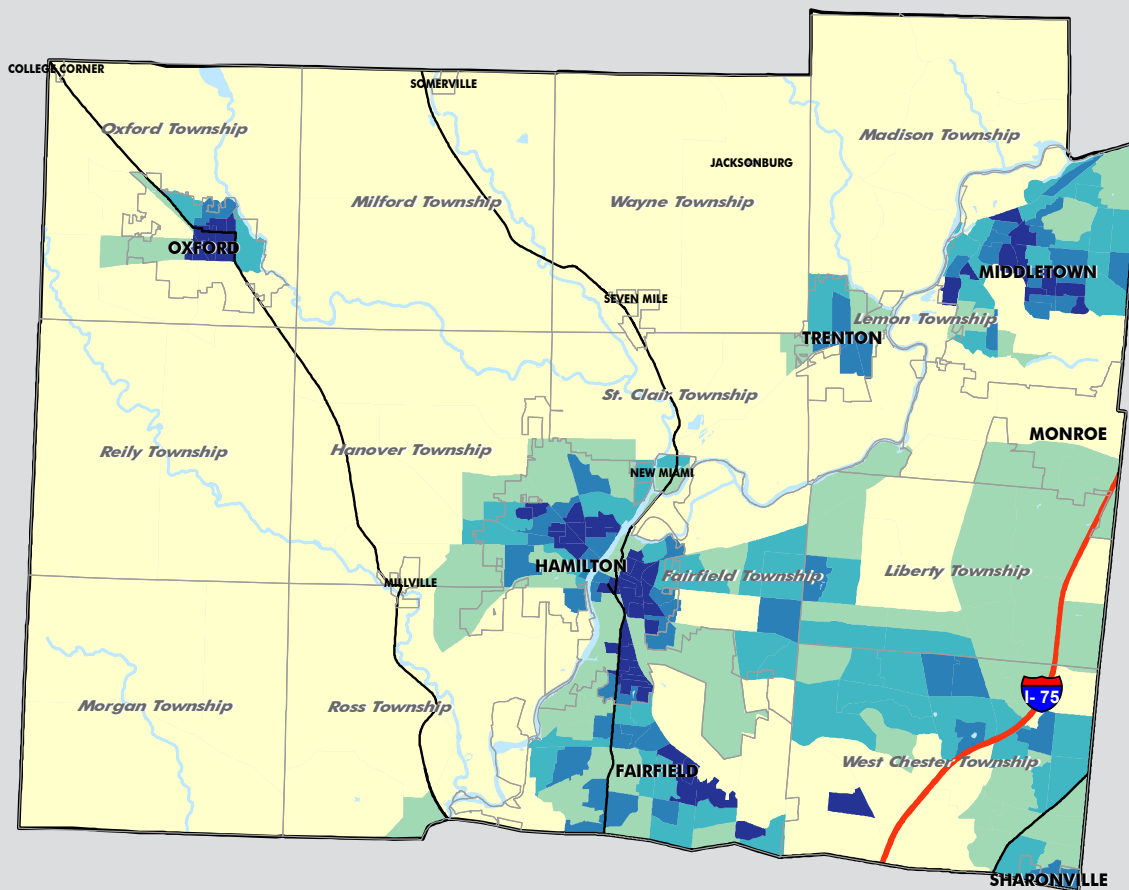

2010 Census: Butler County Profile

Population Density by Census Block Group

Butler County Population 1970-2010

Population by Sex and Age

Total Population: 368,130

Race Breakdown

Hispanic or Latino (of any race) makes up 3.99% of the county population.

Housing Tenure

Total Occupied Housing Units: 135,960

Average Household Size of Owner-Occupied Units: 2.69 people	Average Household Size of Renter-Occupied Units: 2.47 people
---	--