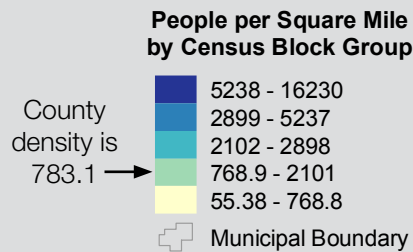

2010 Census: Butler County Profile

Population Density by Census Block Group

Butler County Population 1970-2010

Population by Sex and Age

Total Population: 368,130

Race Breakdown

Hispanic or Latino (of any race) makes up 3.99% of the county population.

Housing Tenure

Total Occupied Housing Units: 135,960

Average Household Size of Owner-Occupied Units: 2.69 people	Average Household Size of Renter-Occupied Units: 2.47 people
---	--