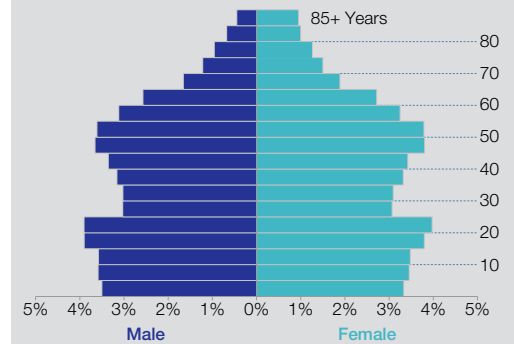

2010 Census: Butler County Profile

Population Density by Census Block Group

Butler County Population 1970-2010

Population by Sex and Age

Total Population: 368,130

Race Breakdown

Hispanic or Latino (of any race) makes up 3.99% of the county population.

Housing Tenure

Total Occupied Housing Units: 135,960

Average Household Size of Owner-Occupied Units: 2.69 people	Average Household Size of Renter-Occupied Units: 2.47 people
---	--