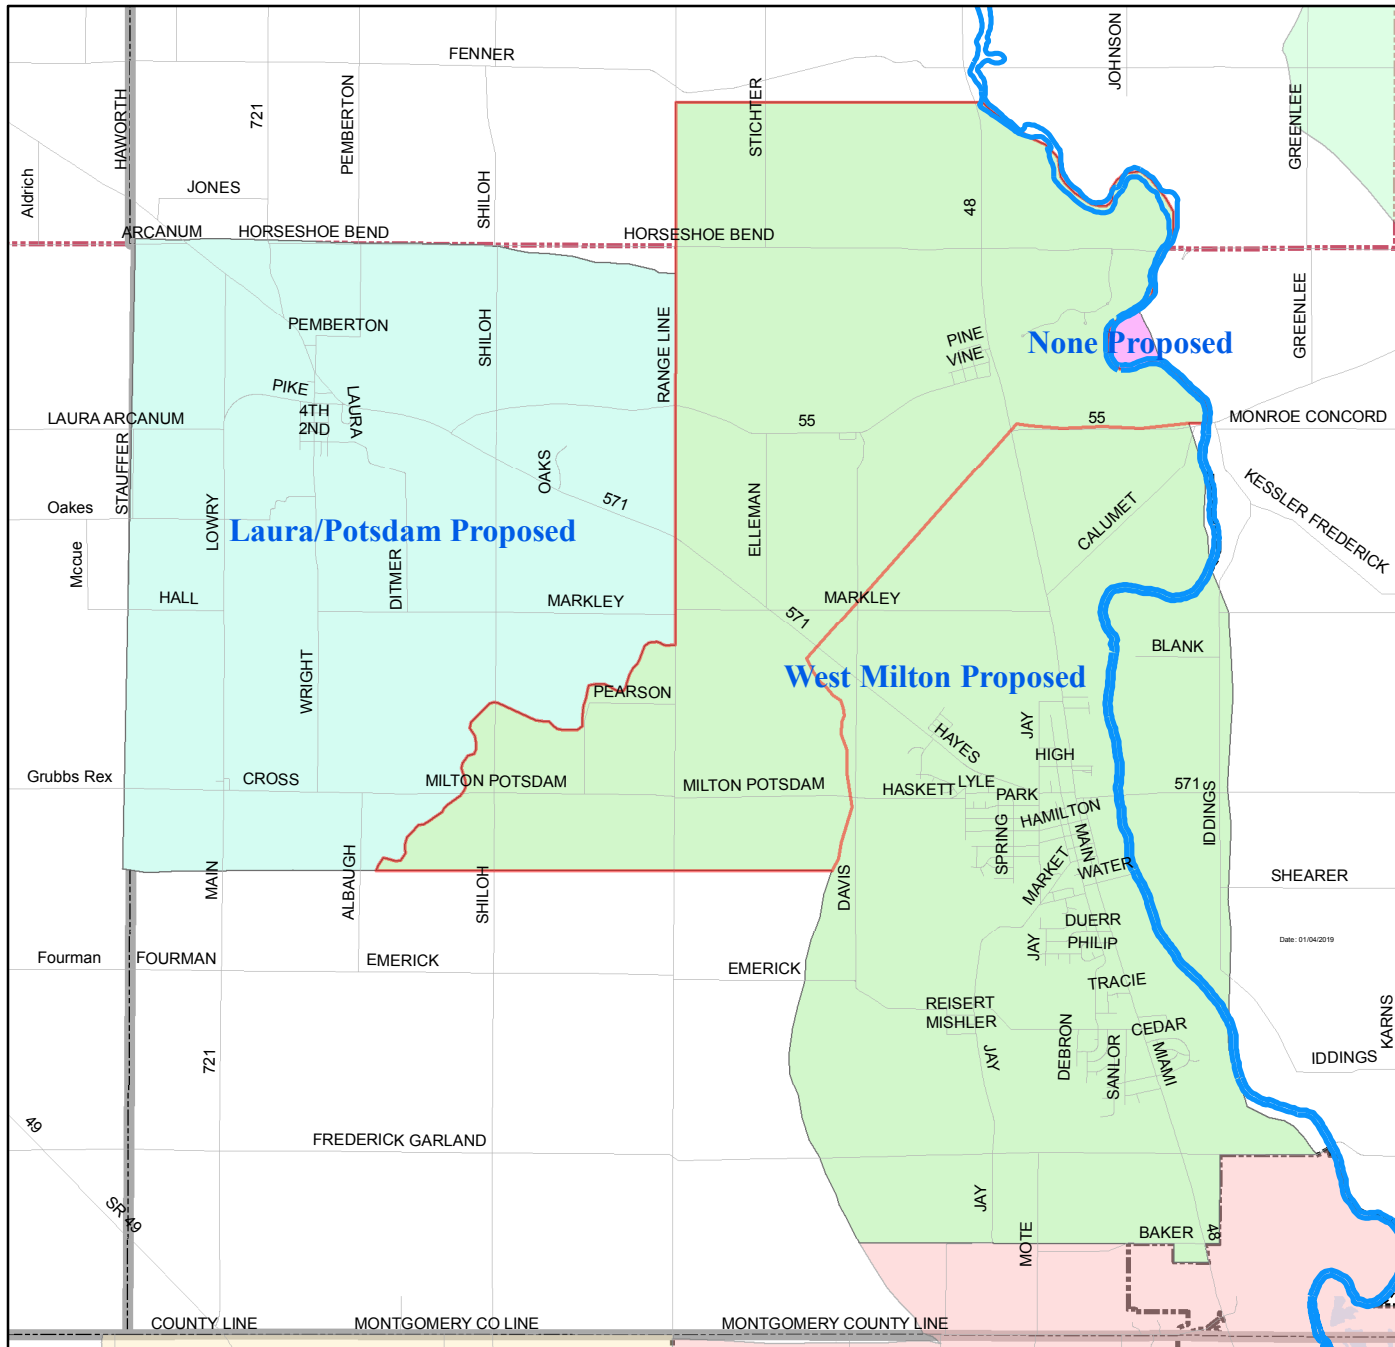

Map 2019-C - Proposed Southwest Miami County FPA Update: West Milton Proposal

Legend

- Stillwater River
- Road Centerlines
- Laura/Potsdam Proposed
- None Proposed
- Proposed West Milton FPA
- Proposed FPA Addition