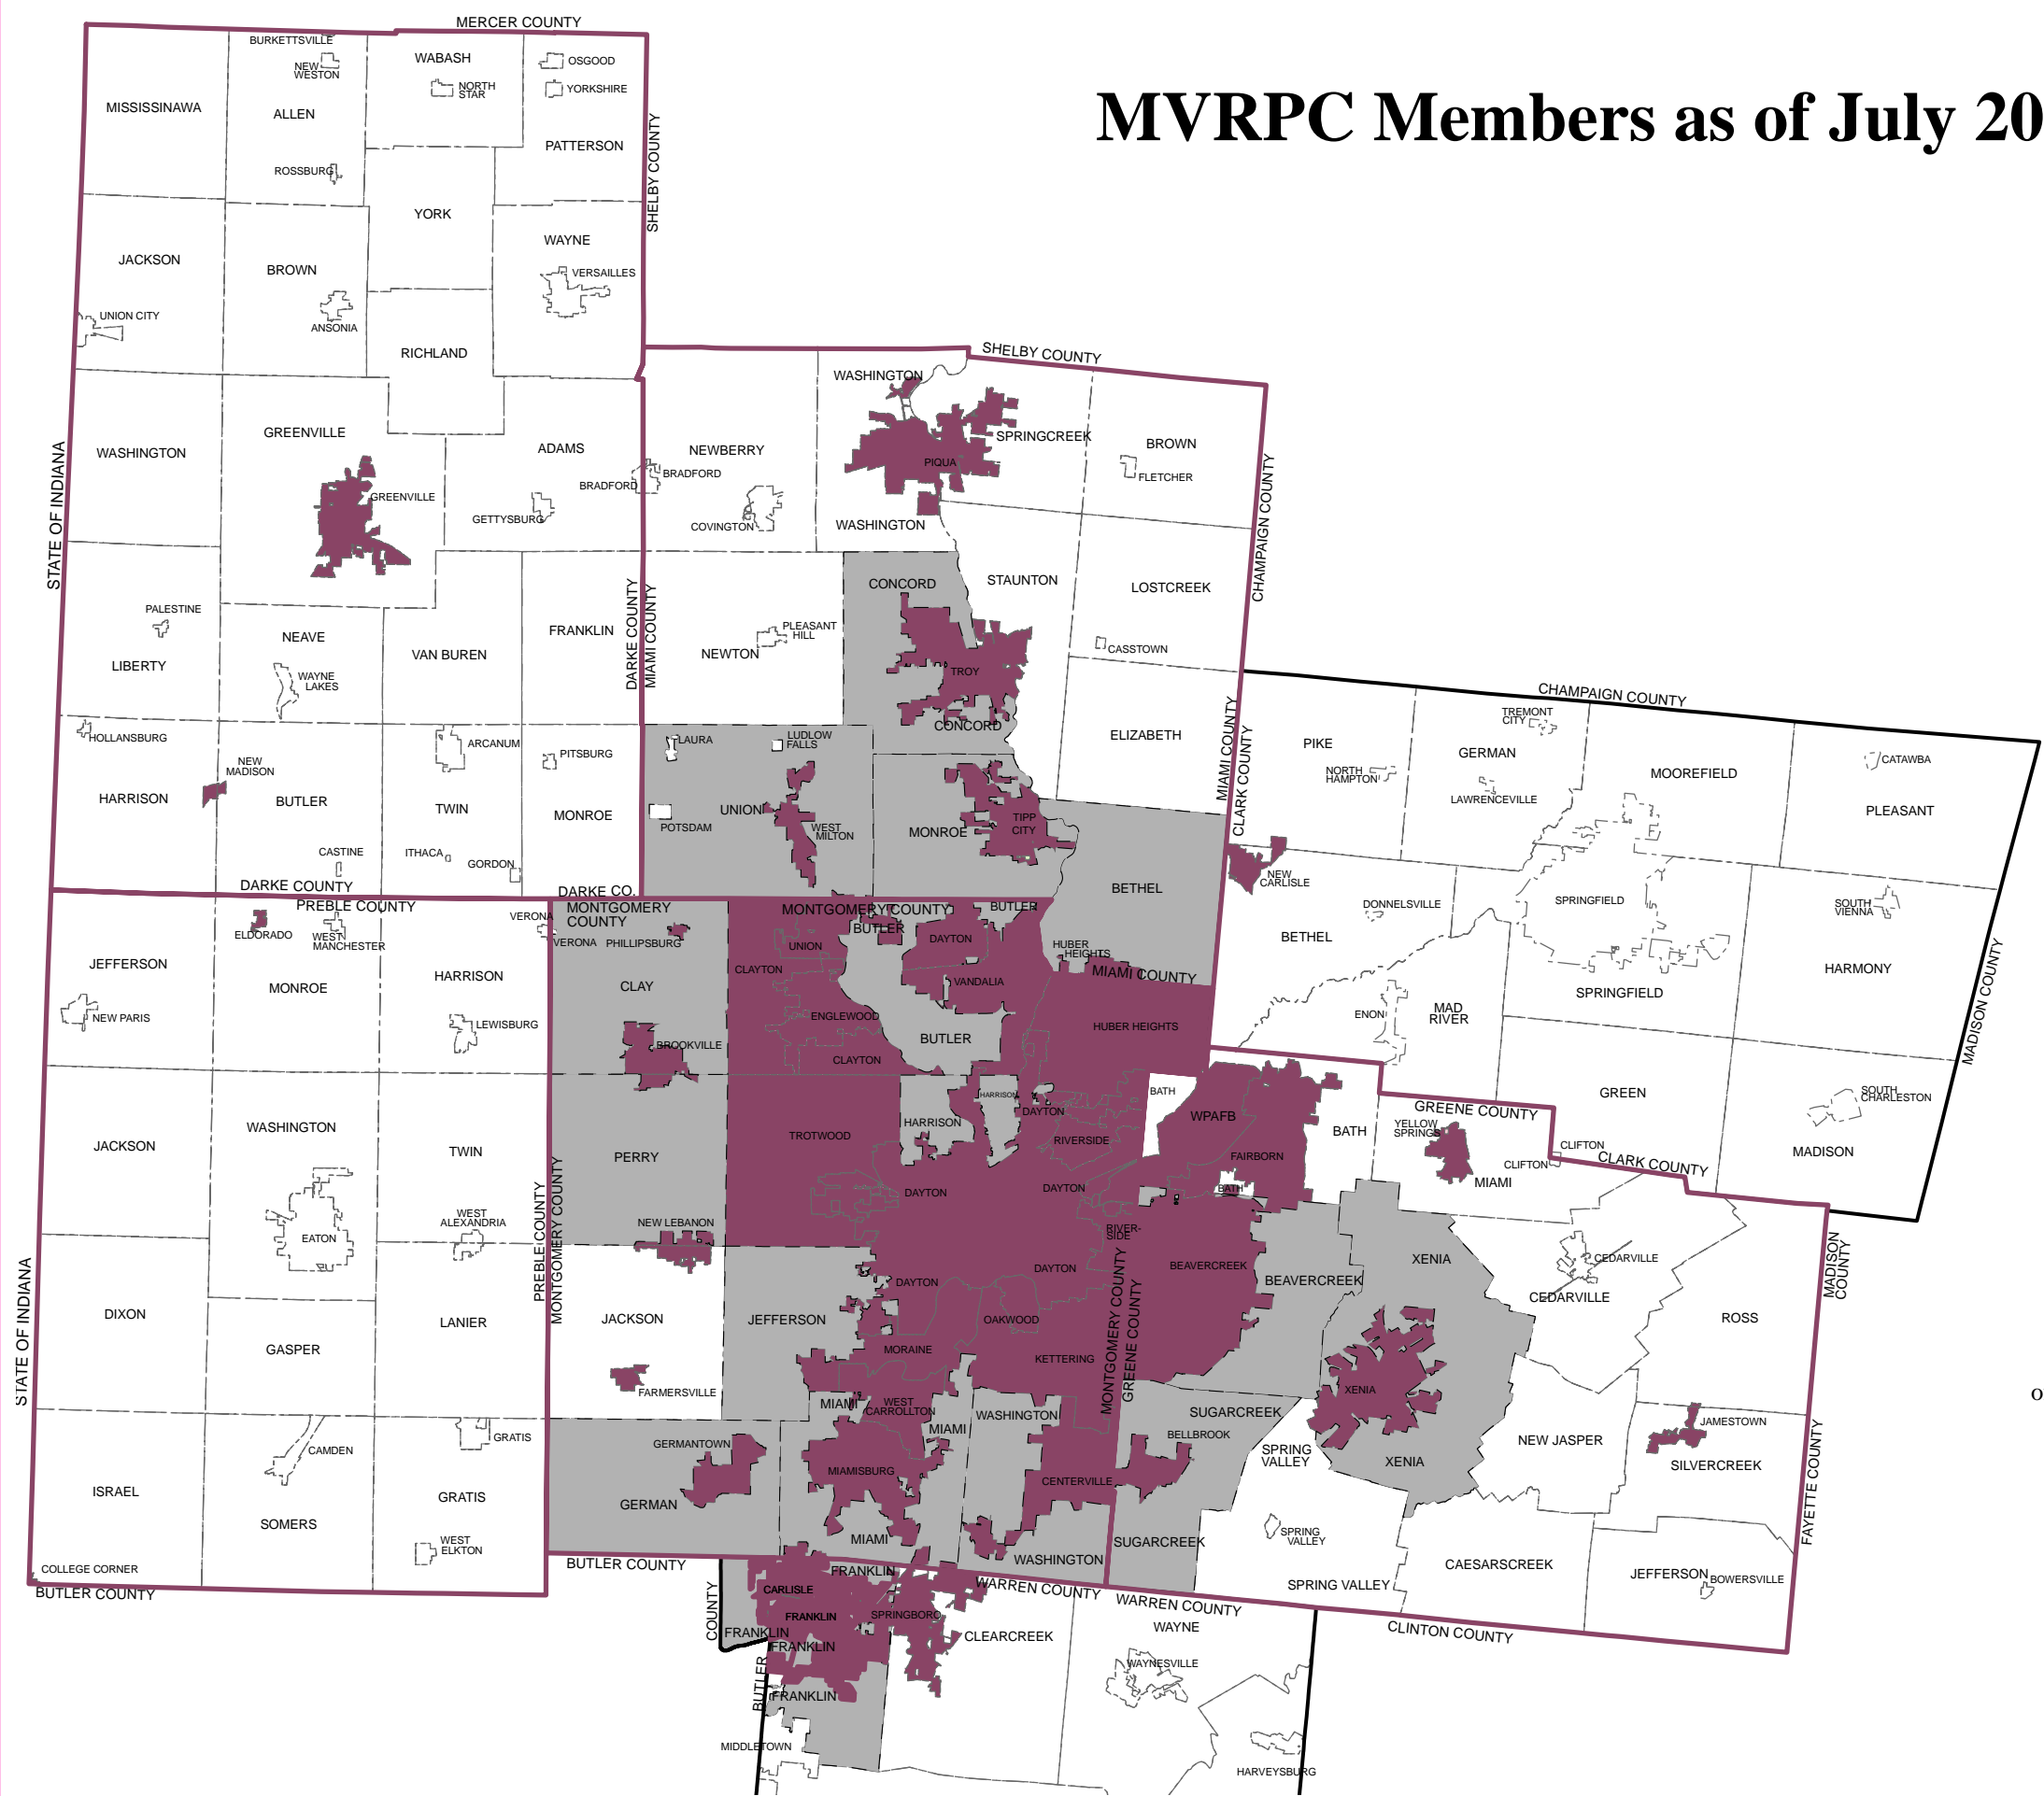

Miami Valley  
Regional Planning Commission  
Dayton, Ohio USA  
www.mvrpc.org

# MVRPC Members as of July 2004

-  MVRPC Member - Incorporated Area
-  MVRPC Member - Township
-  MVRPC Member - County

Source: MVRPC

MVRPC other governmental members include: Five Rivers Metroparks, Greater Dayton RTA, Greene County Engineer, Greene County Transit Board, Miami Conservancy District, Montgomery County Engineer, Miami County Engineer, Miami County Transit, Montgomery County TID, ODOT District 7, ODOT District 8, SBC, Sinclair Community College, Wright Patterson AFB, and Wright State University.

MVRPC non-governmental members include: Bank One, Dayton Area Board of Realtors, Dayton Area Chamber of Commerce, Dayton Power and Light, Delphi Corp., General Motors Corp., Greater Dayton Hospital Assn., Home Builders Association, Issue Nine Group, Jet Express, Inc., MeadWestvaco, Miller-Valentine Group, Montgomery County Farm Bureau, National City Bank, South Metro Chamber of Commerce, Time Warner Cable, Troy Chamber of Commerce, University of Dayton, Vectren Energy.

# Boundaries

Date: November 2004